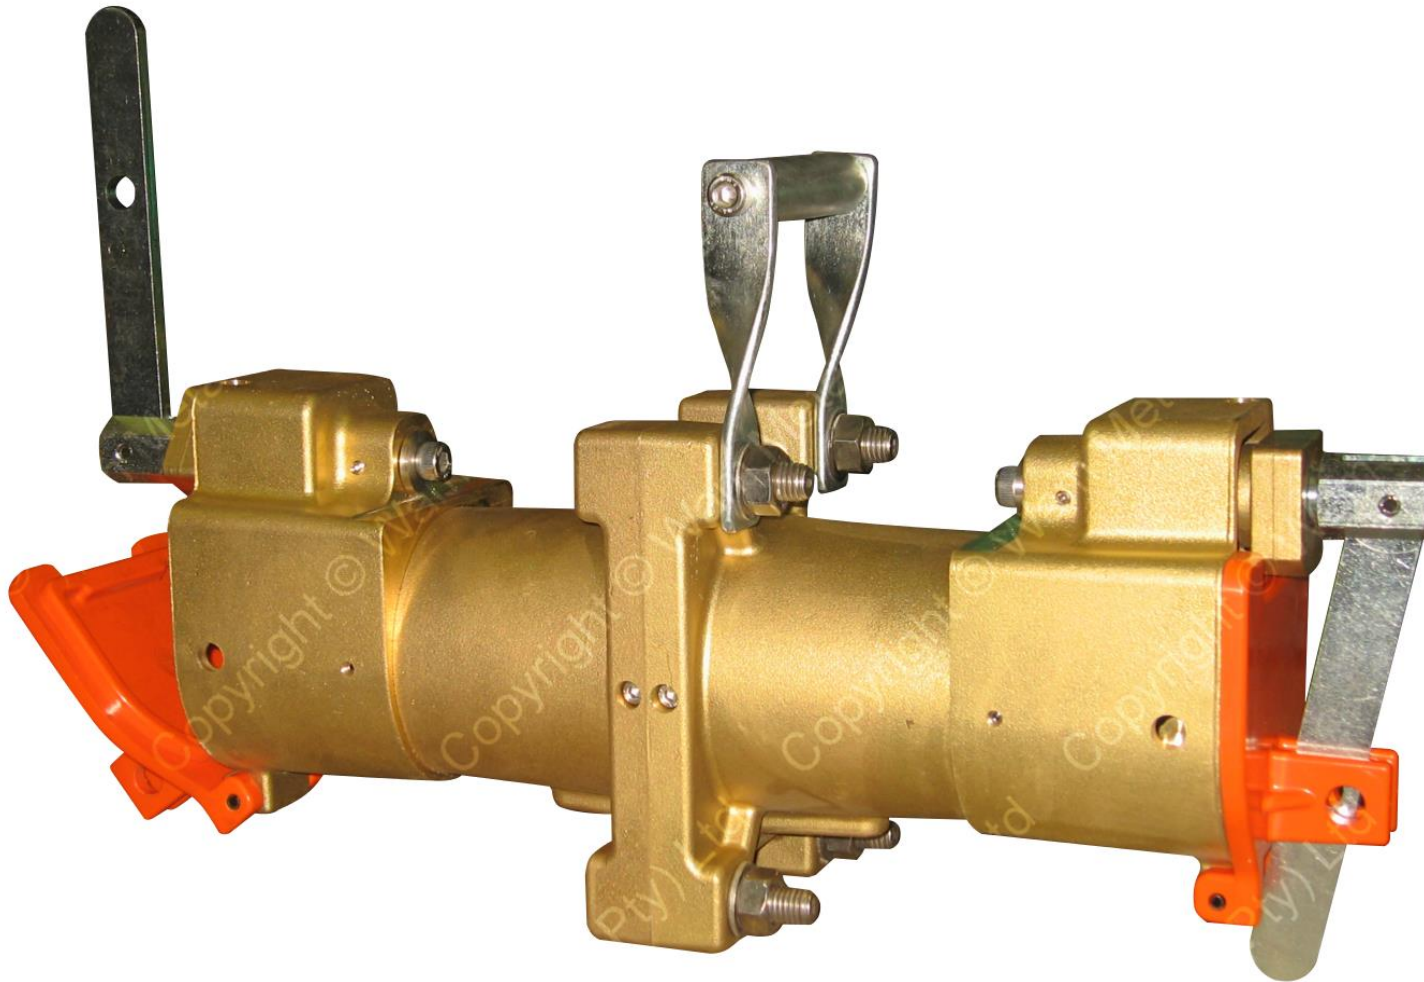

250 Amp plug coupler assembly