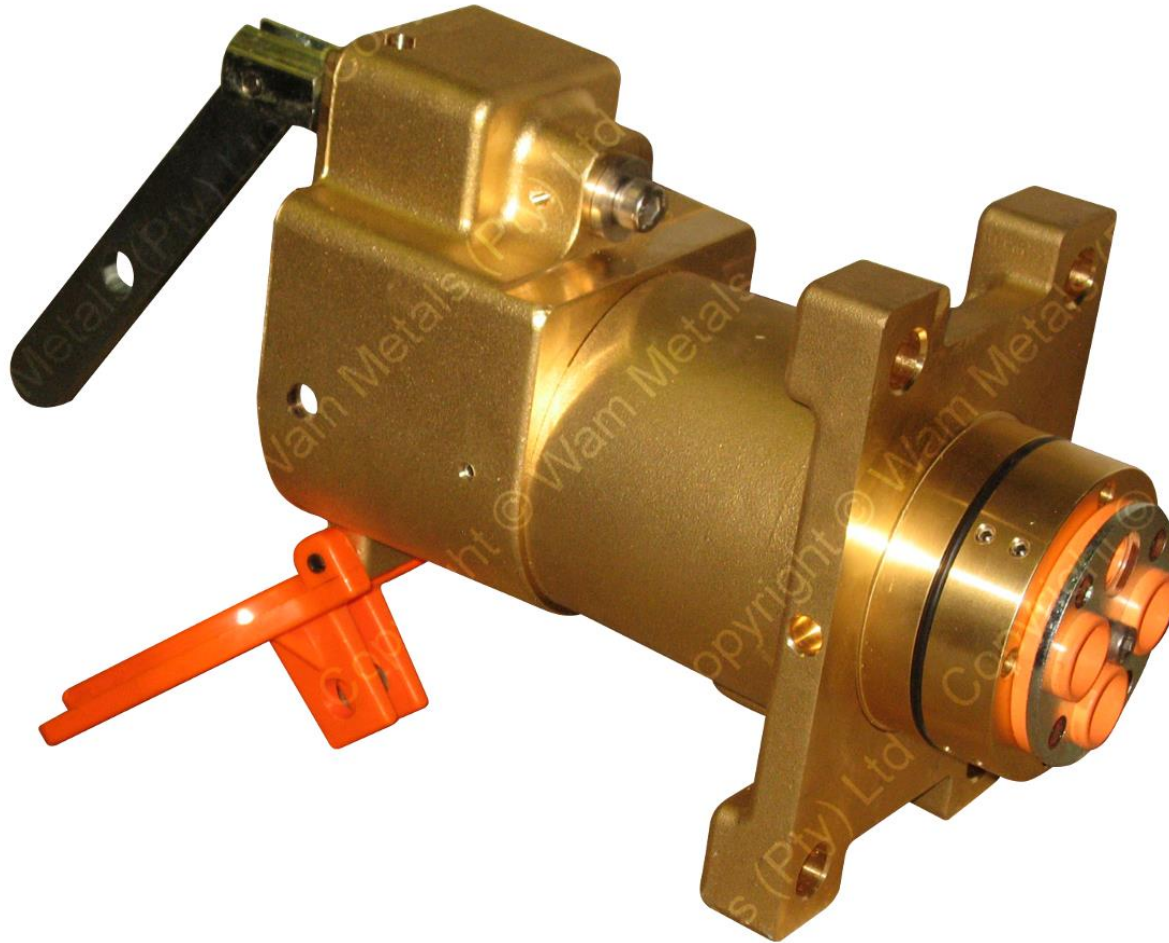

250 Amp socket assembly Brass

Tel | +27 (0)11 748 7420/3
Web | www.wammetals.co.za
Email | sales@wammetals.co.za

Page 3 of 11

Wam METALS (Pty) Ltd

8 Barnsley Rd
Benoni South
Gauteng, South Africa